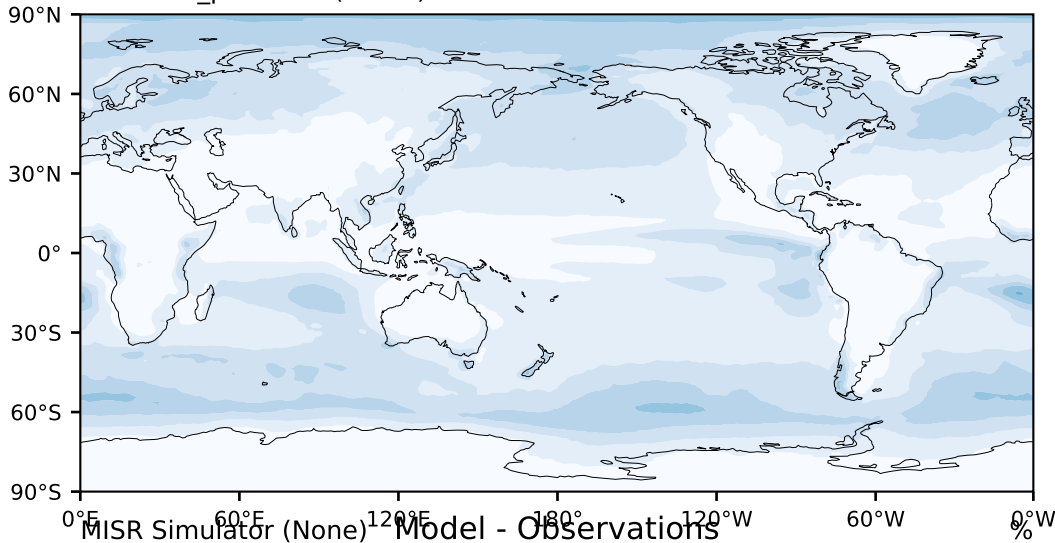

DECKv1b\_piControl (41-60)

%

Max 46.06  
Mean 11.61  
Min 0.00

95.0  
85.0  
75.0  
65.0  
55.0  
45.0  
35.0  
25.0  
15.0  
5.0