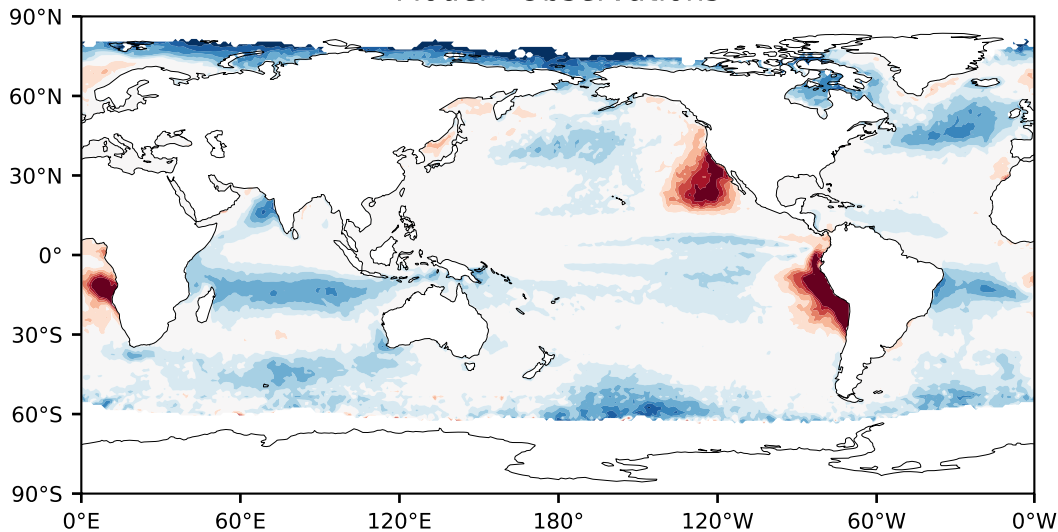

Model - Observations

Max 42.59
Mean 3.54
Min -82.48

RMSE 9.40
CORR 0.57