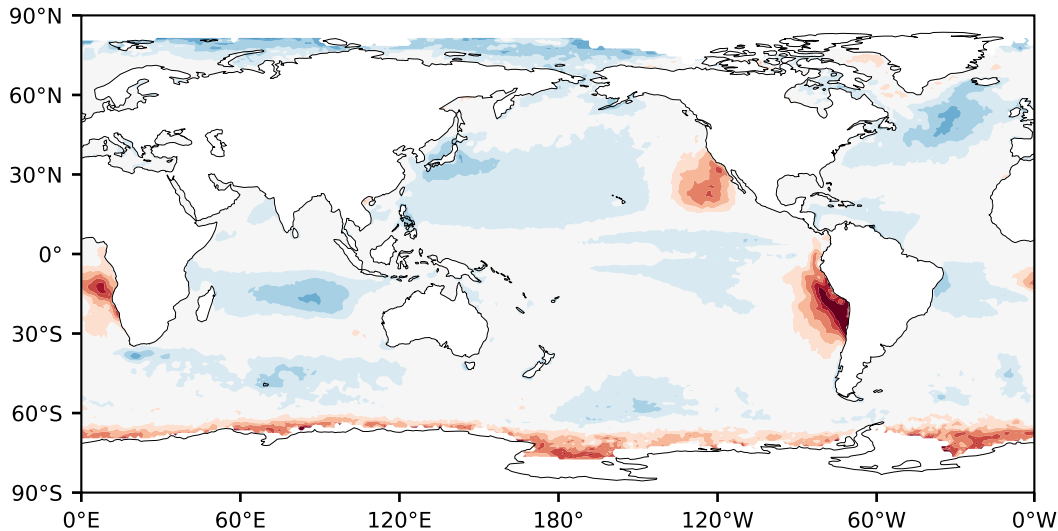

Model - Observations

Max 26.64
Mean 2.08
Min -72.92

RMSE 6.38
CORR 0.72