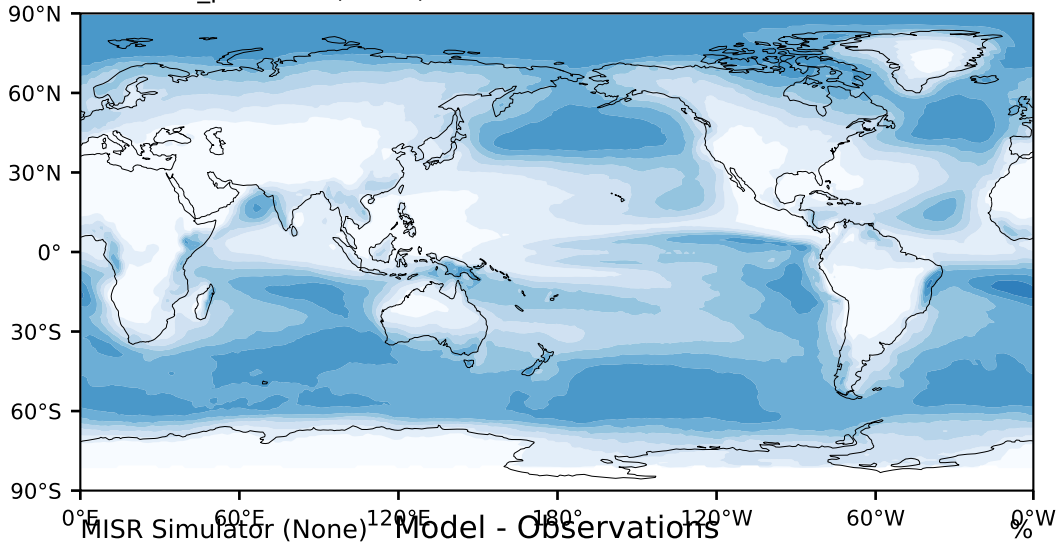

DECKv1b\_piControl (41-60)

%

Max 71.55  
Mean 28.90  
Min 0.00

95.0  
85.0  
75.0  
65.0  
55.0  
45.0  
35.0  
25.0  
15.0  
5.0