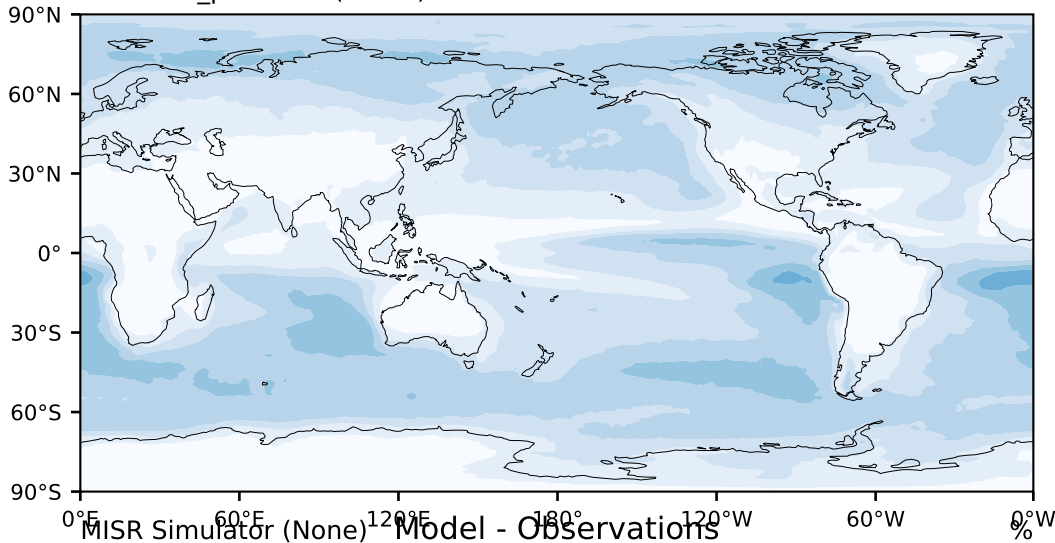

DECKv1b_piControl (41-60)

%

Max 53.07
Mean 17.81
Min 0.00

95.0
85.0
75.0
65.0
55.0
45.0
35.0
25.0
15.0
5.0