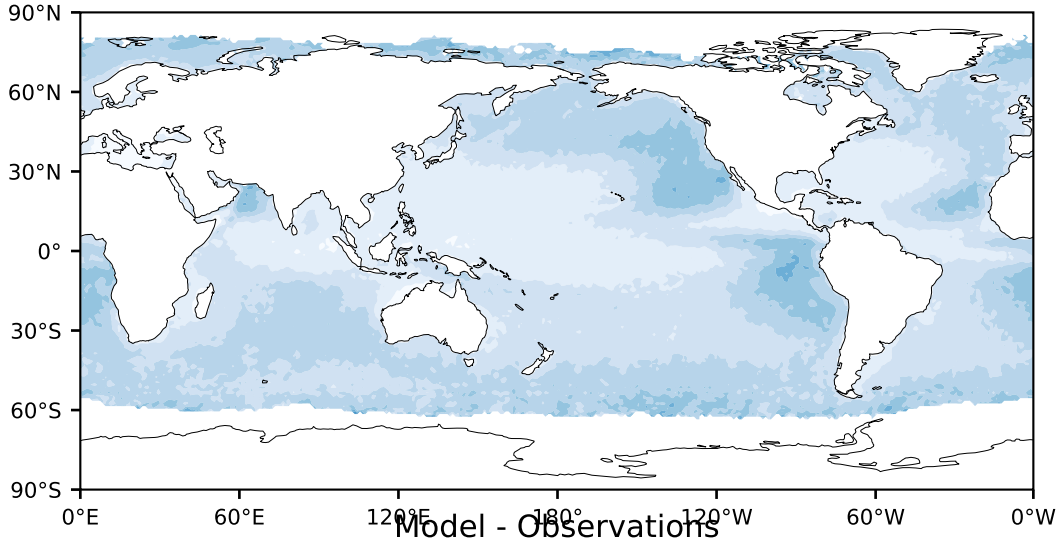

MISR Simulator (None)

%

Max 71.38  
Mean 21.15  
Min 0.04

95.0  
85.0  
75.0  
65.0  
55.0  
45.0  
35.0  
25.0  
15.0  
5.0