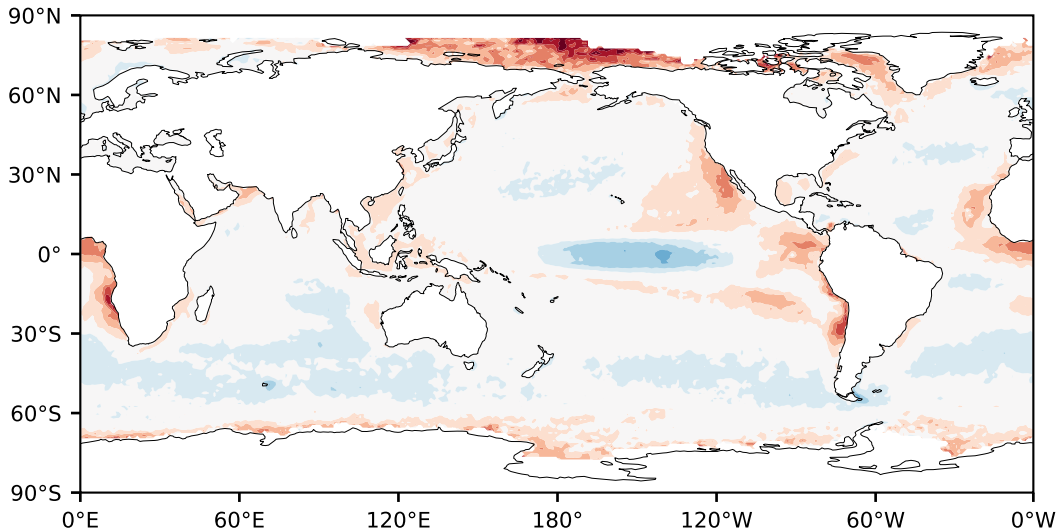

Model - Observations

Max 20.11
Mean -0.35
Min -39.42

RMSE 5.69
CORR 0.80