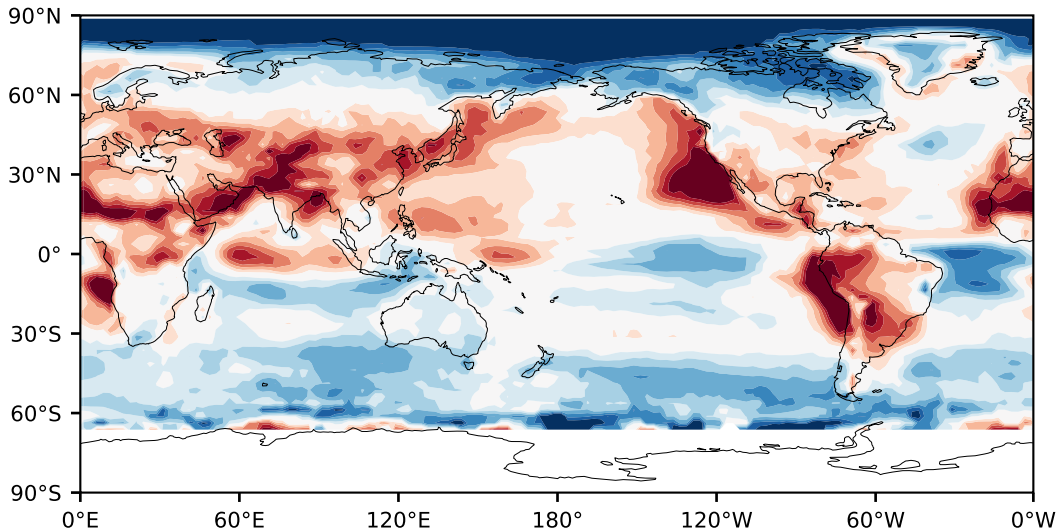

Model - Observations

Max 64.78
Mean -1.02
Min -71.21

RMSE 14.43
CORR 0.79