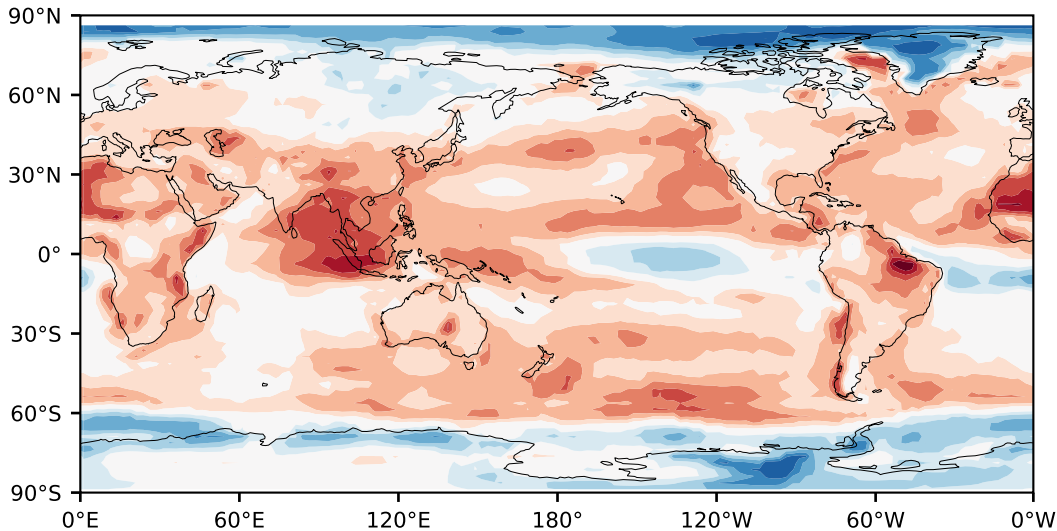

Model - Observations

Max 30.05
Mean -7.33
Min -36.10

RMSE 11.26
CORR 0.68