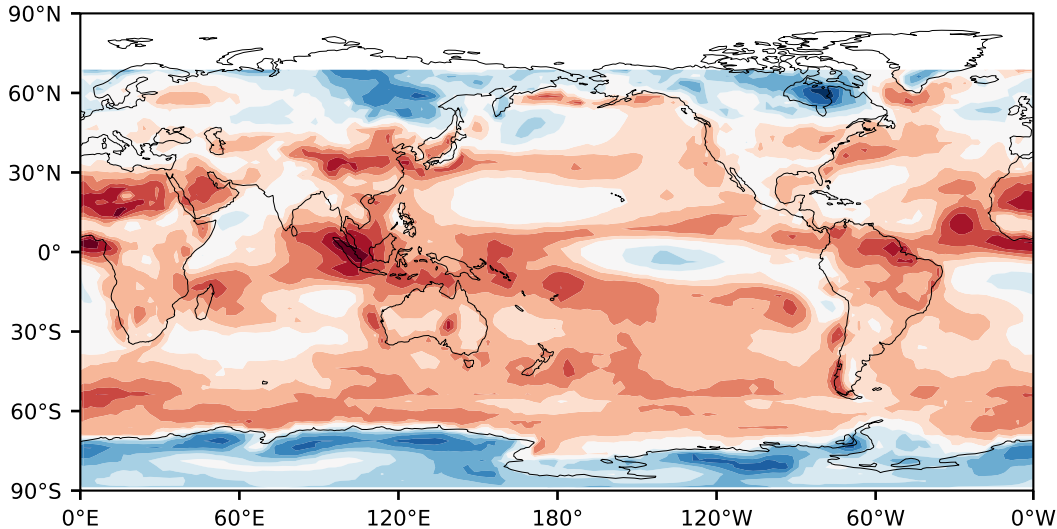

# Model - Observations

Max 32.32  
Mean -8.44  
Min -35.45

RMSE 12.61  
CORR 0.57