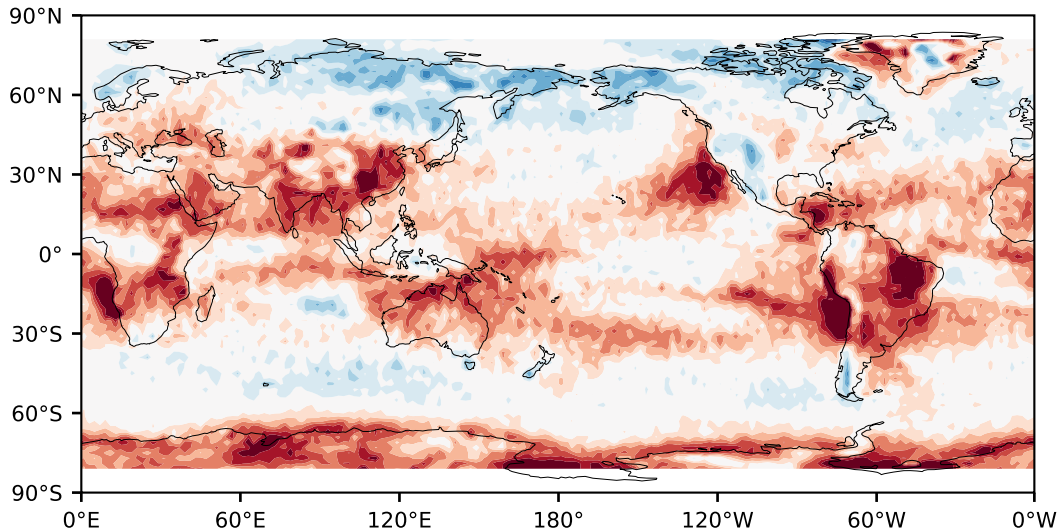

Model - Observations

Max 34.19
Mean -7.28
Min -65.58

RMSE 12.71
CORR 0.87