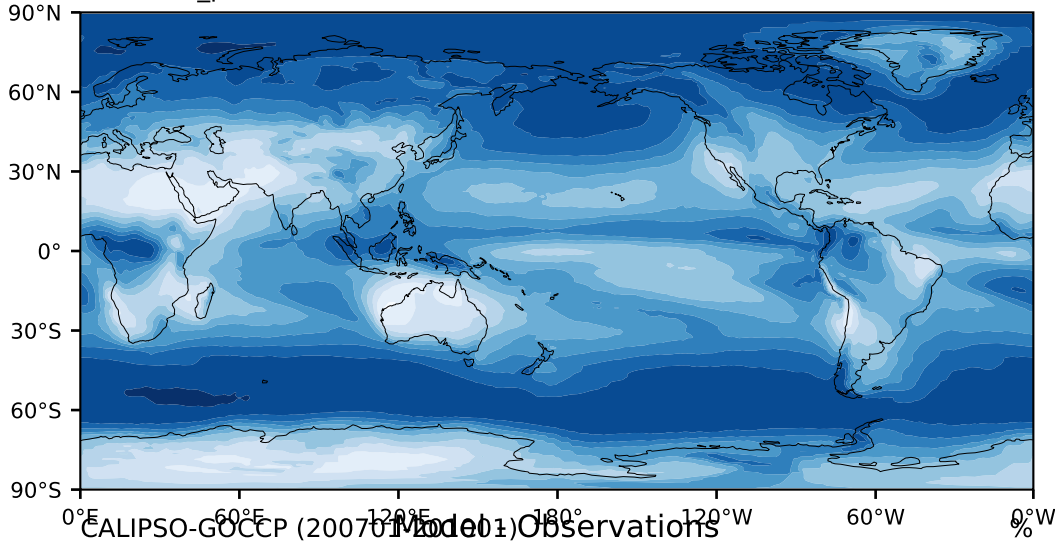

DECKv1b_piControl (41-60)

%

Max 96.63
Mean 59.88
Min 4.41

95.0
85.0
75.0
65.0
55.0
45.0
35.0
25.0
15.0
5.0