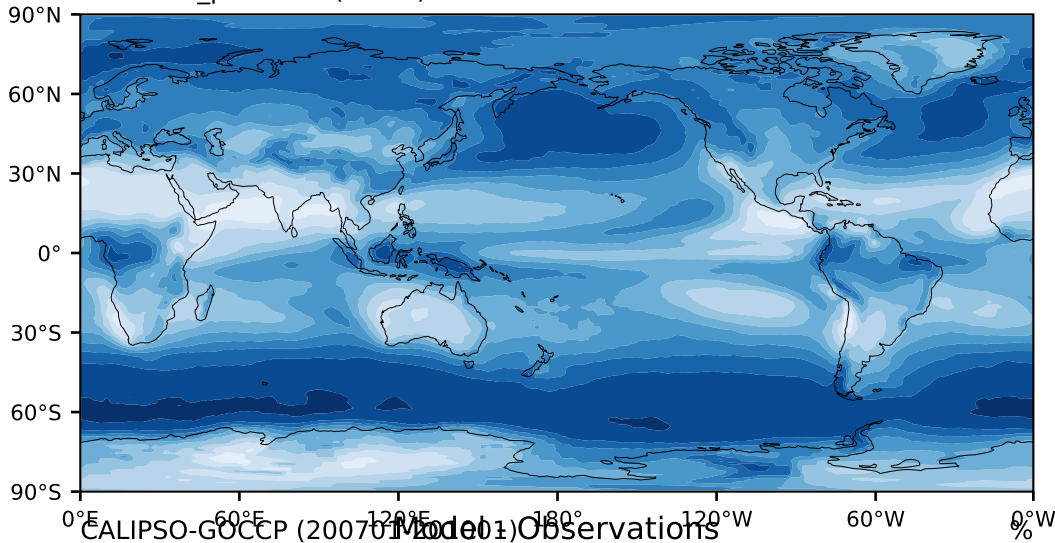

DECKv1b\_piControl (41-60)

%

Max 96.39  
Mean 59.33  
Min 7.49

95.0  
85.0  
75.0  
65.0  
55.0  
45.0  
35.0  
25.0  
15.0  
5.0