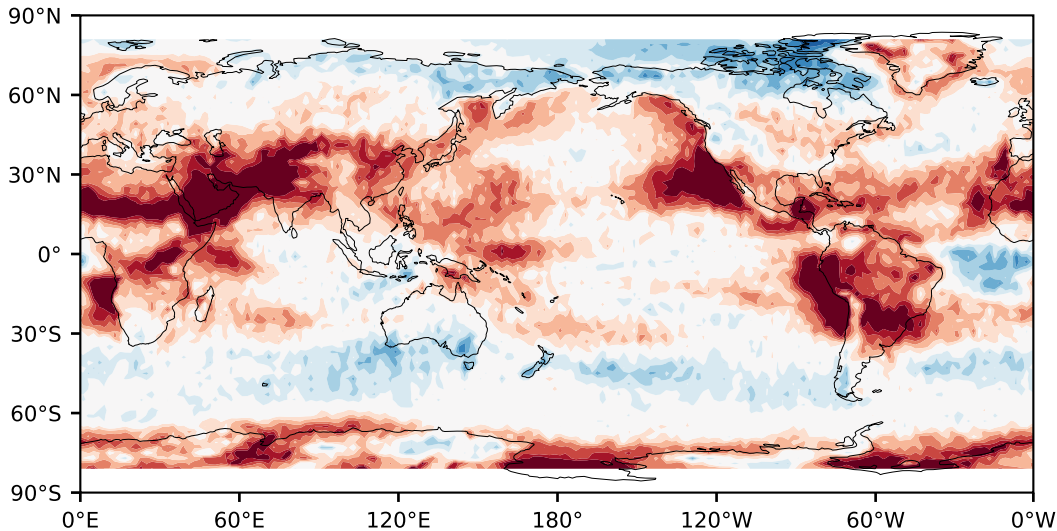

Model - Observations

Max 27.54
Mean -7.77
Min -80.44

RMSE 15.00
CORR 0.82