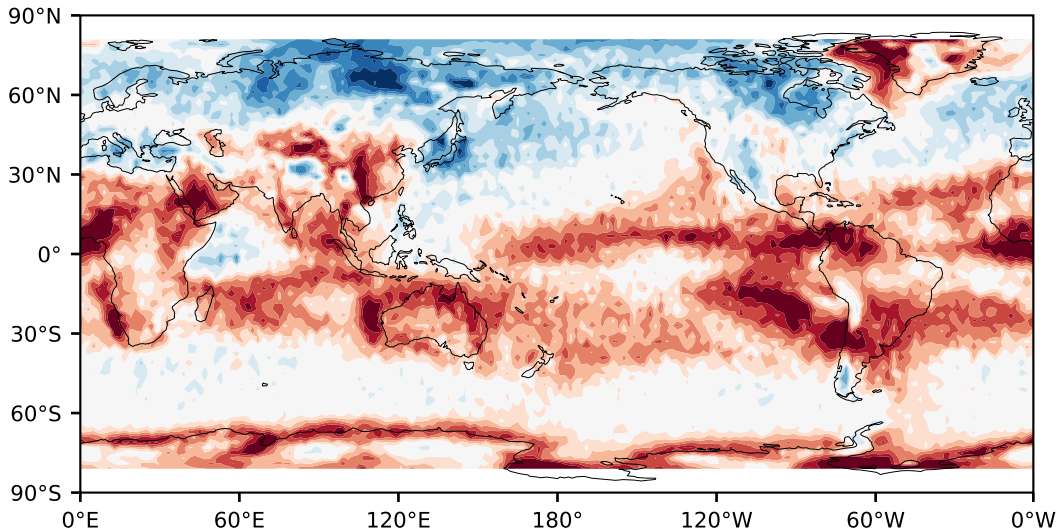

Model - Observations

Max 38.84
Mean -7.50
Min -64.23

RMSE 14.84
CORR 0.79