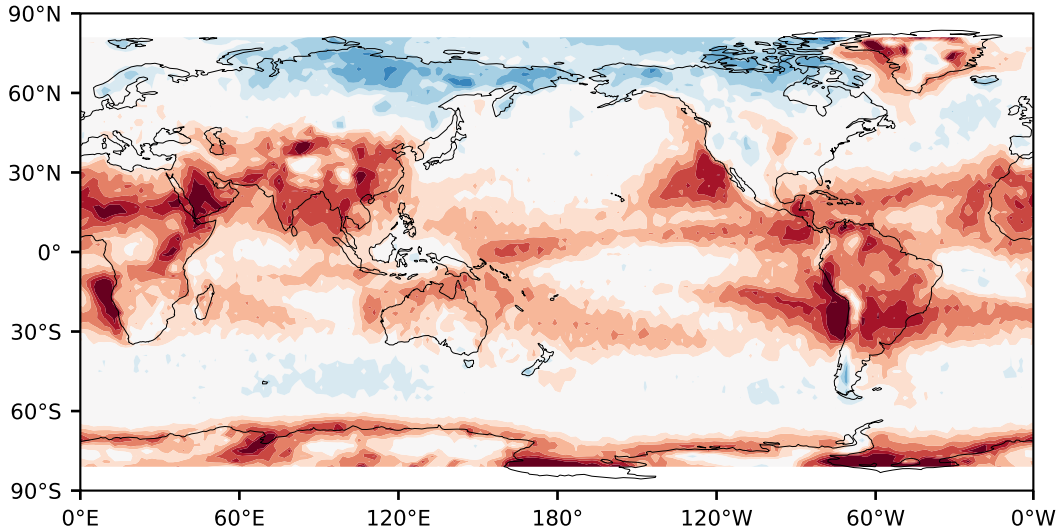

# Model - Observations

Max 32.23  
Mean -7.52  
Min -58.79

RMSE 12.38  
CORR 0.87