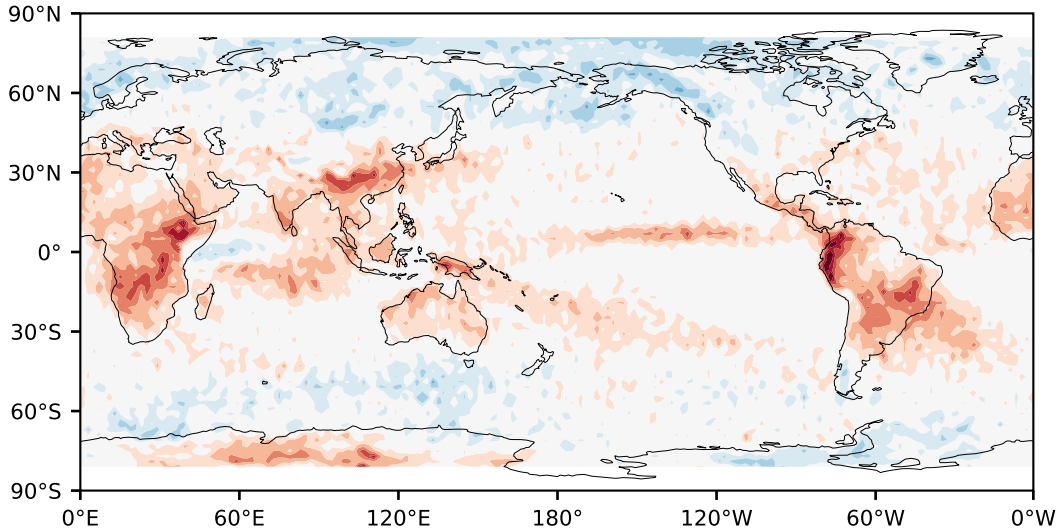

# Model - Observations

Max 19.85  
Mean -3.03  
Min -46.48

RMSE 7.14  
CORR 0.86