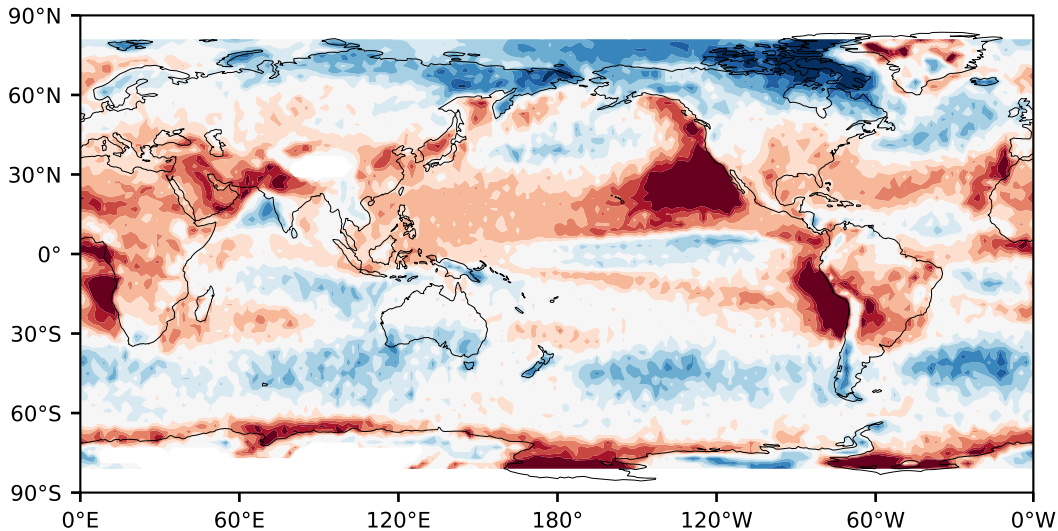

Model - Observations

Max 44.22
Mean -3.98
Min -90.95

RMSE 13.54
CORR 0.83