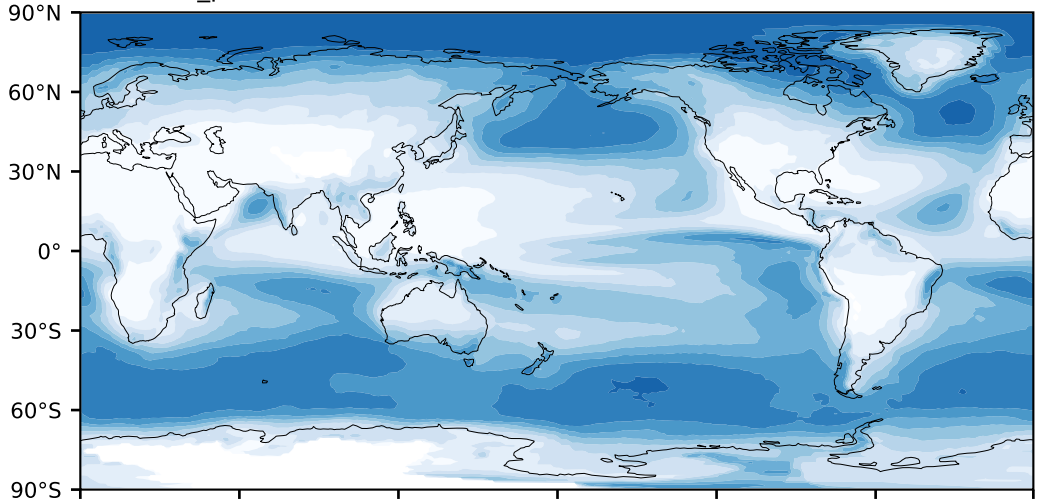

DECKv1b_piControl (41-60)

%

Max 82.84
Mean 34.54
Min 0.00

CALIPSO-GOCCP (2007-10) Model Observations