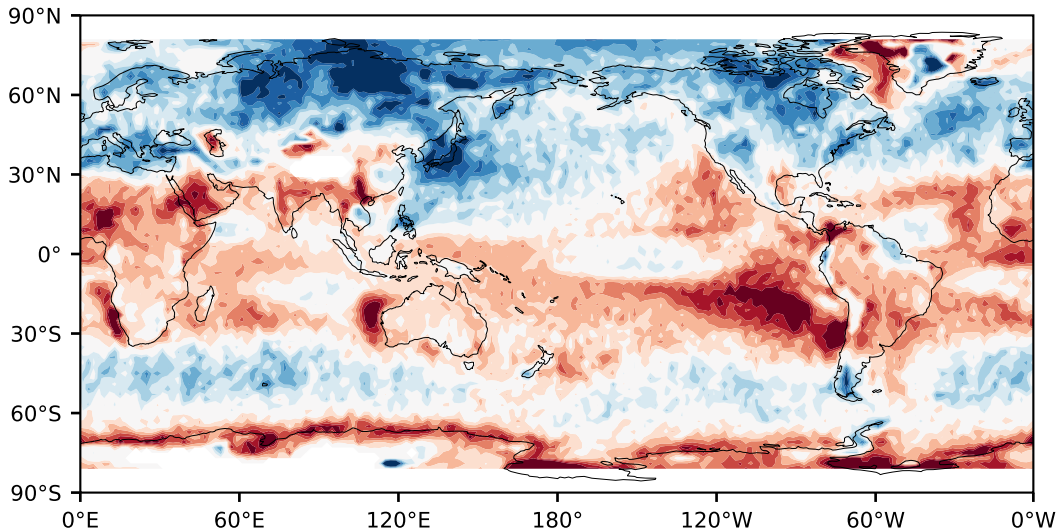

Model - Observations

Max 73.42
Mean -2.72
Min -69.10

RMSE 13.80
CORR 0.80