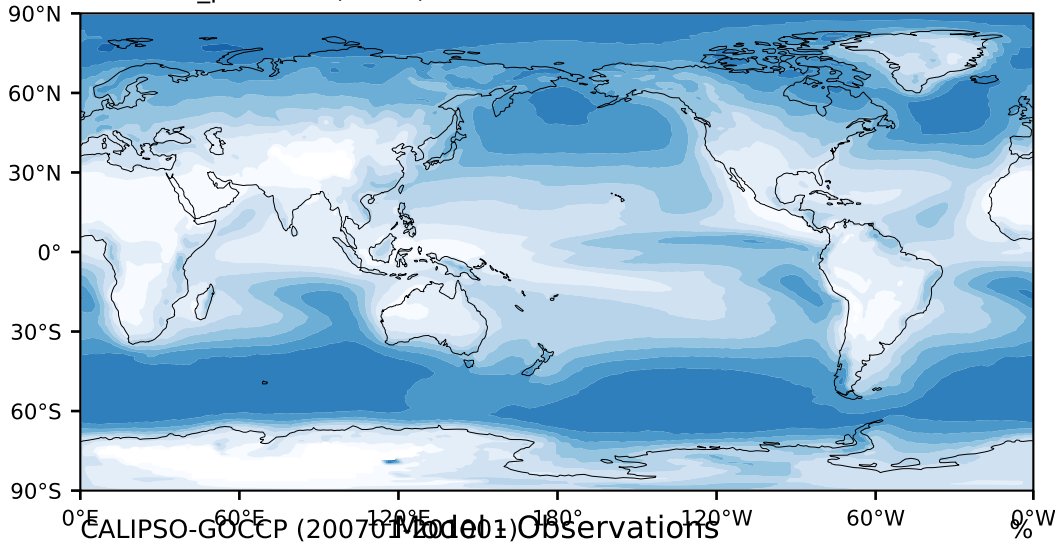

DECKv1b\_piControl (41-60)

%

Max 85.60  
Mean 34.74  
Min 0.00

95.0  
85.0  
75.0  
65.0  
55.0  
45.0  
35.0  
25.0  
15.0  
5.0