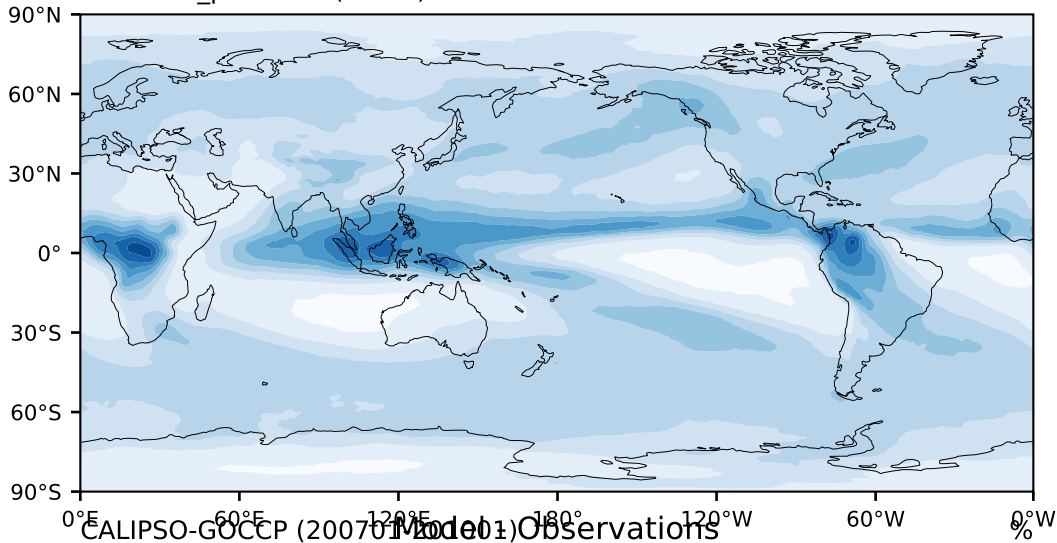

DECKv1b_piControl (41-60)

%

Max 89.29
Mean 27.33
Min 2.18

CALIPSO-GOCCP (2007-10) Model Observations