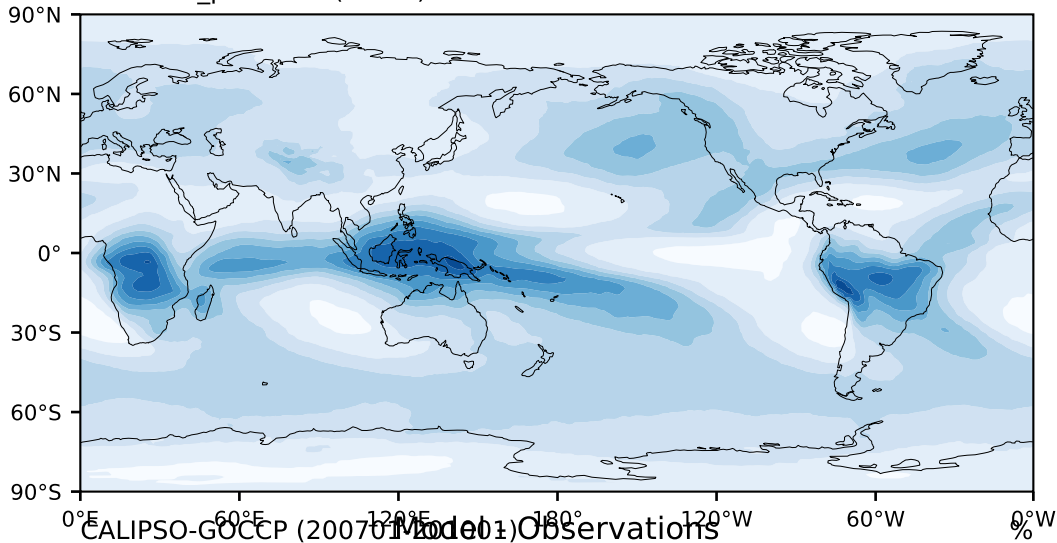

DECKv1b_piControl (41-60)

%

Max 91.65
Mean 26.37
Min 0.99

CALIPSO-GOCCP (2007-10) Model Observations