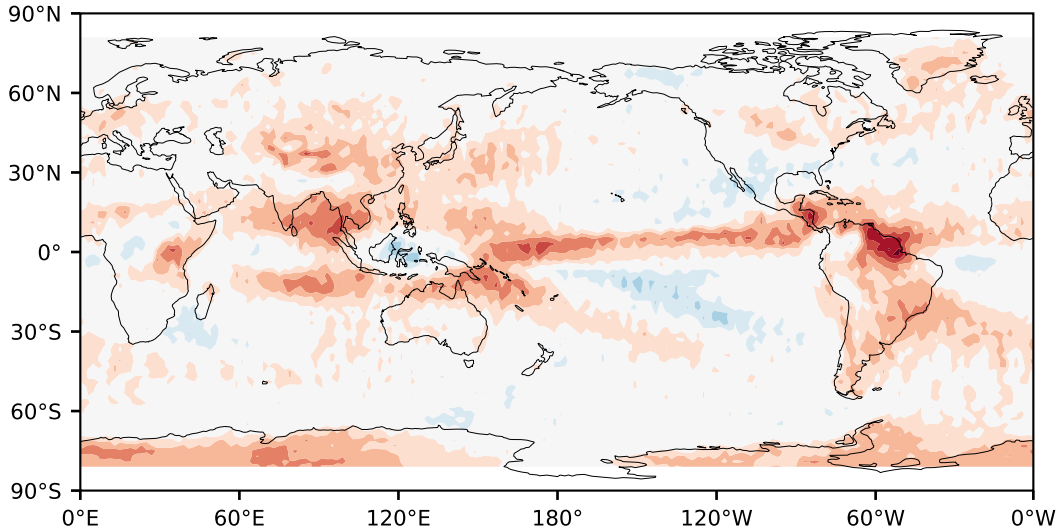

Model - Observations

Max 14.14
Mean -3.97
Min -30.83

RMSE 7.13
CORR 0.89