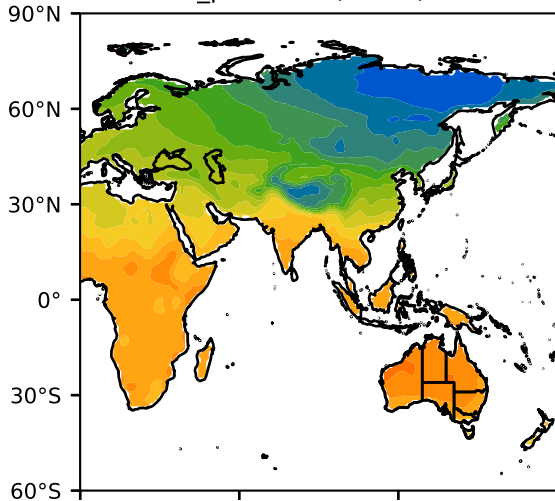

DECKv1b\_piControl (41-60)

DegC

Max 31.66  
Mean 4.58  
Min -41.57

CRU Global Monthly Mean Observations

120°W

60°W  
DegC