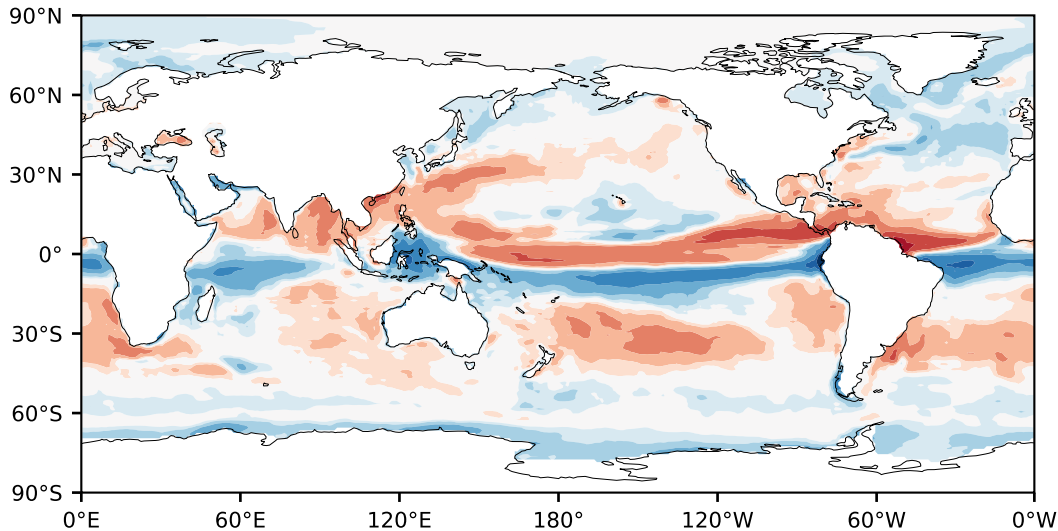

Model - Observations

Max 15.94
Mean -0.02
Min -10.55

RMSE 1.70
CORR 0.77