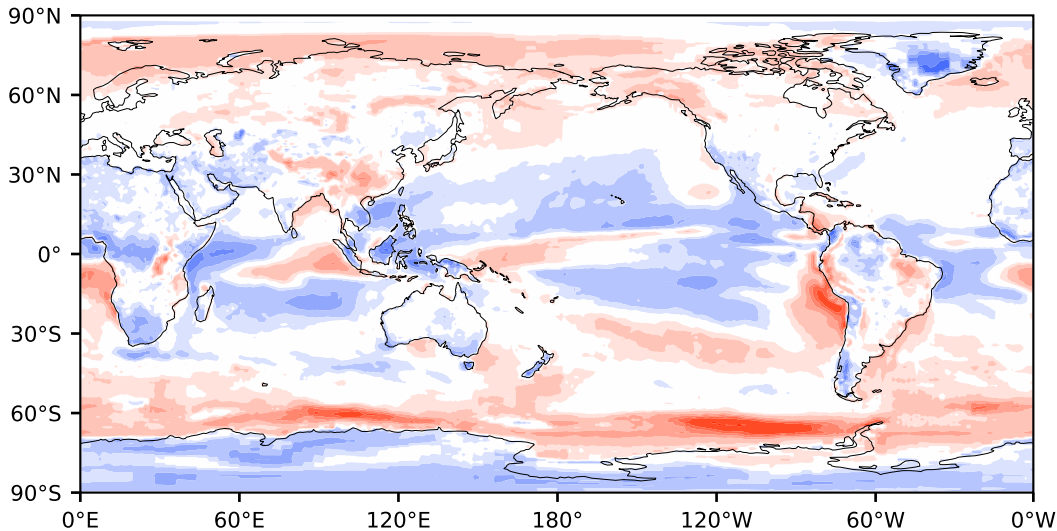

Model - Observations

Max 78.13
Mean -0.49
Min -104.38

RMSE 11.28
CORR 0.92