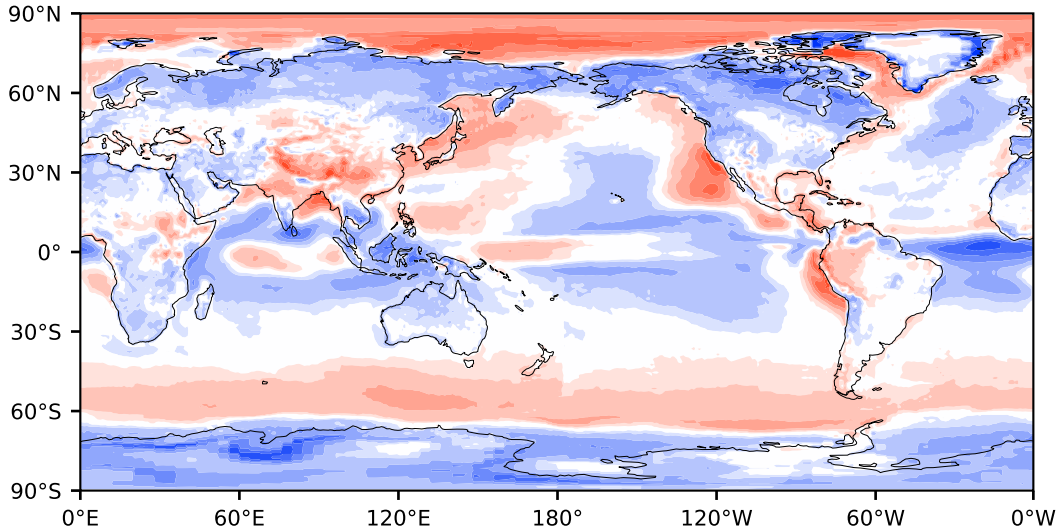

Model - Observations

Max 77.47
Mean -2.29
Min -146.05

RMSE 15.00
CORR 0.91