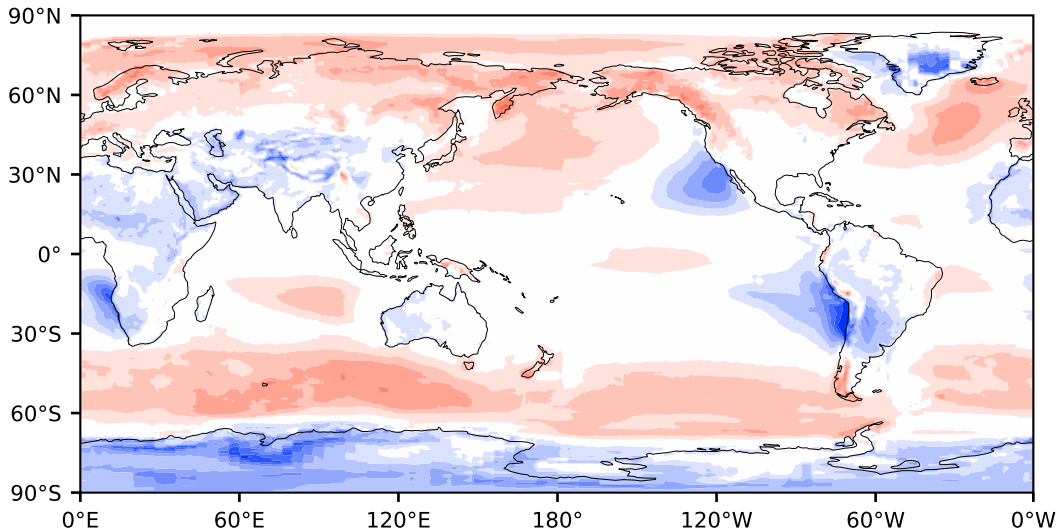

Model - Observations

Max 35.65
Mean 1.76
Min -99.27

RMSE 8.23
CORR 0.90