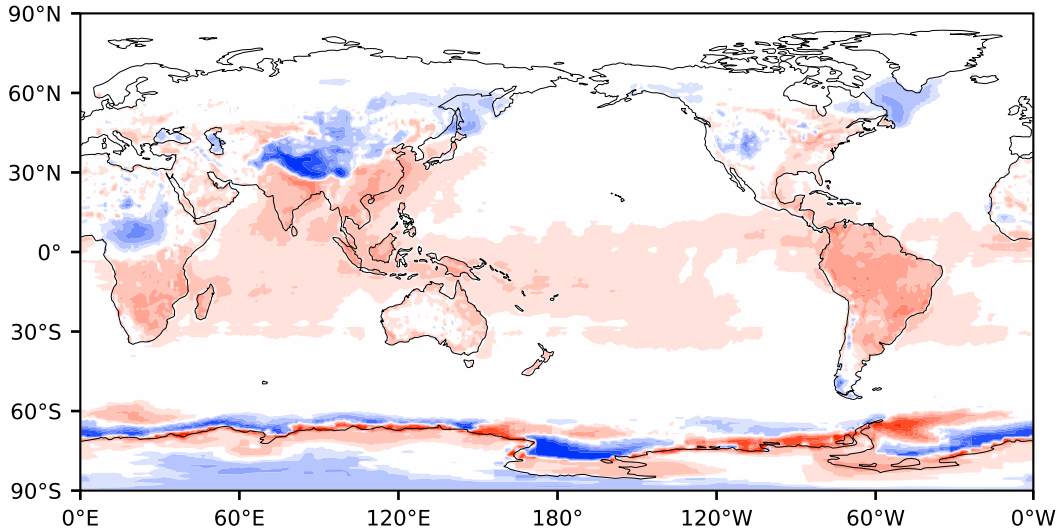

Model - Observations

Max 168.59
Mean 3.73
Min -143.07

RMSE 11.65
CORR 1.00