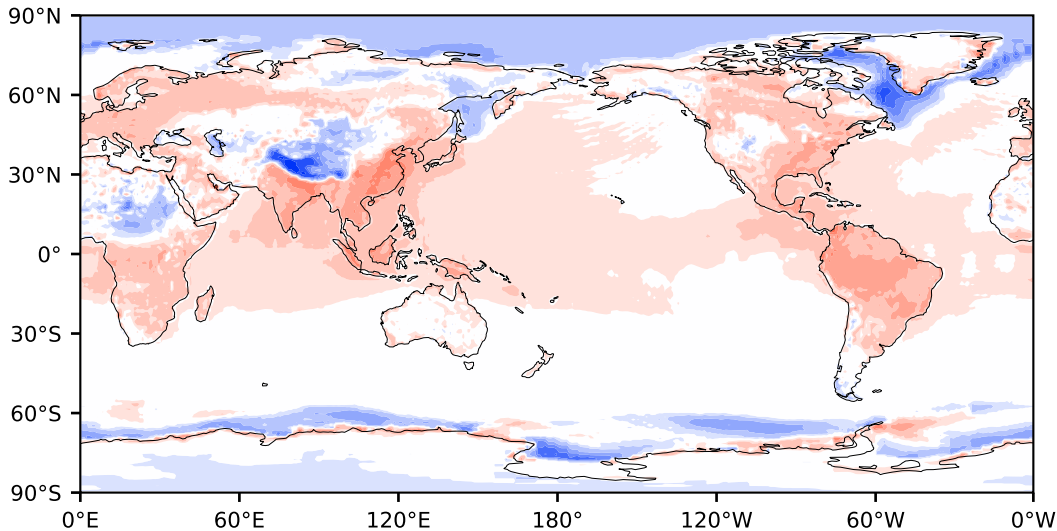

Model - Observations

Max 67.25
Mean 4.26
Min -101.11

RMSE 10.39
CORR 0.99