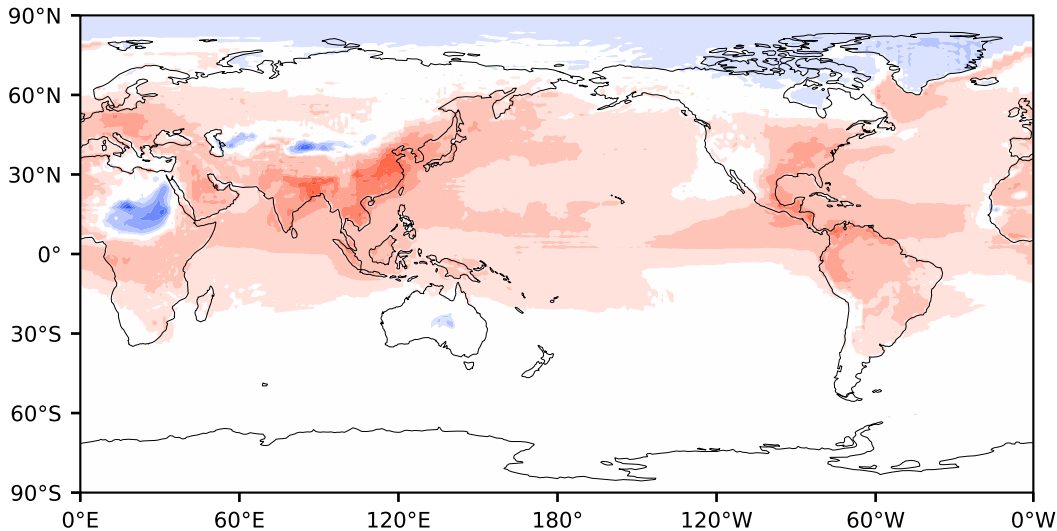

Model - Observations

Max 74.29
Mean 6.24
Min -61.07

RMSE 10.01
CORR 1.00