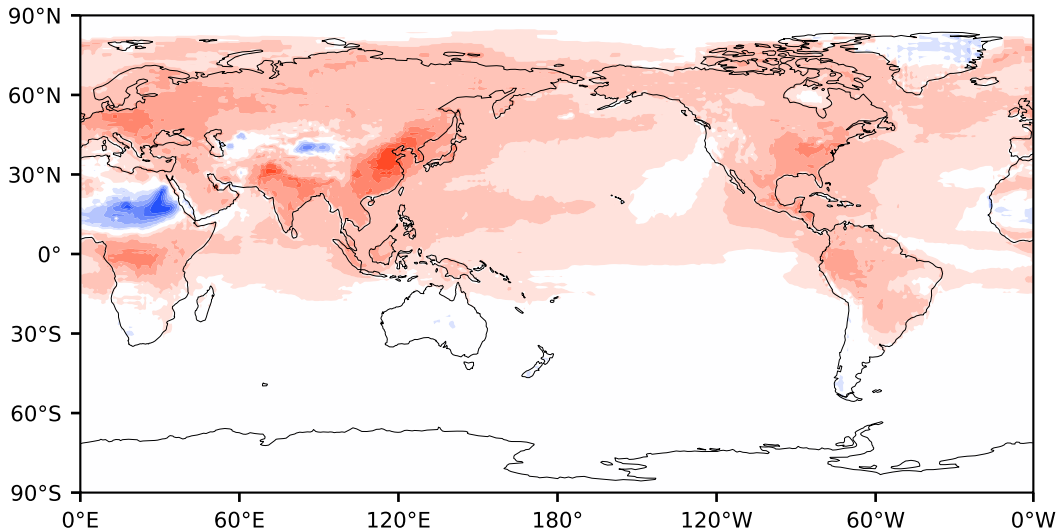

Model - Observations

Max 78.85
Mean 6.58
Min -62.26

RMSE 11.29
CORR 1.00