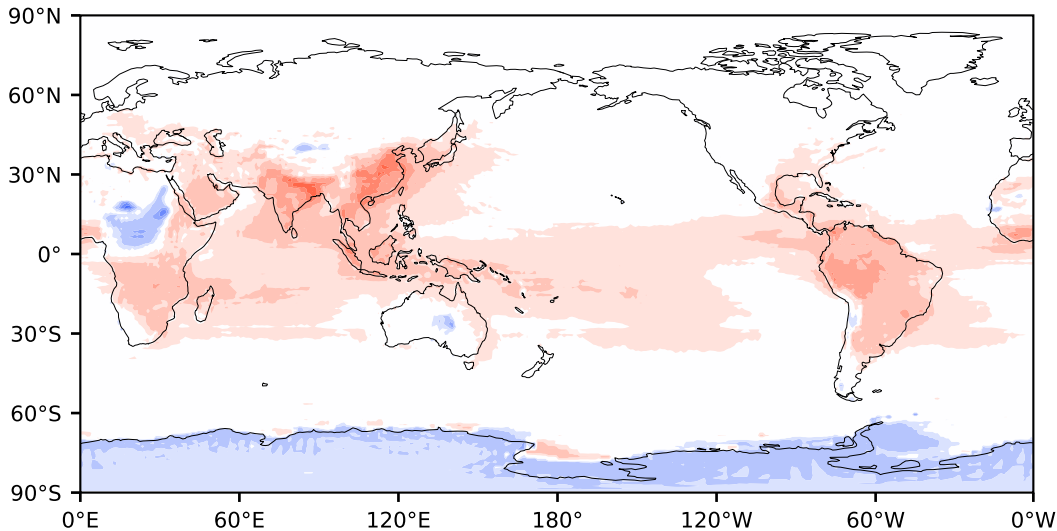

Model - Observations

Max 50.29
Mean 4.18
Min -51.63

RMSE 7.82
CORR 1.00