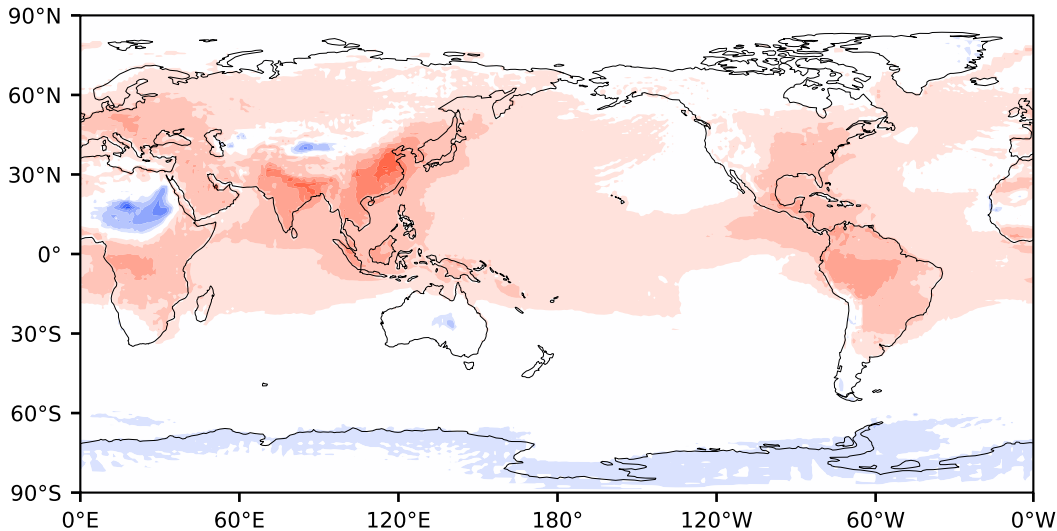

Model - Observations

Max 56.45
Mean 5.65
Min -57.98

RMSE 9.08
CORR 0.99