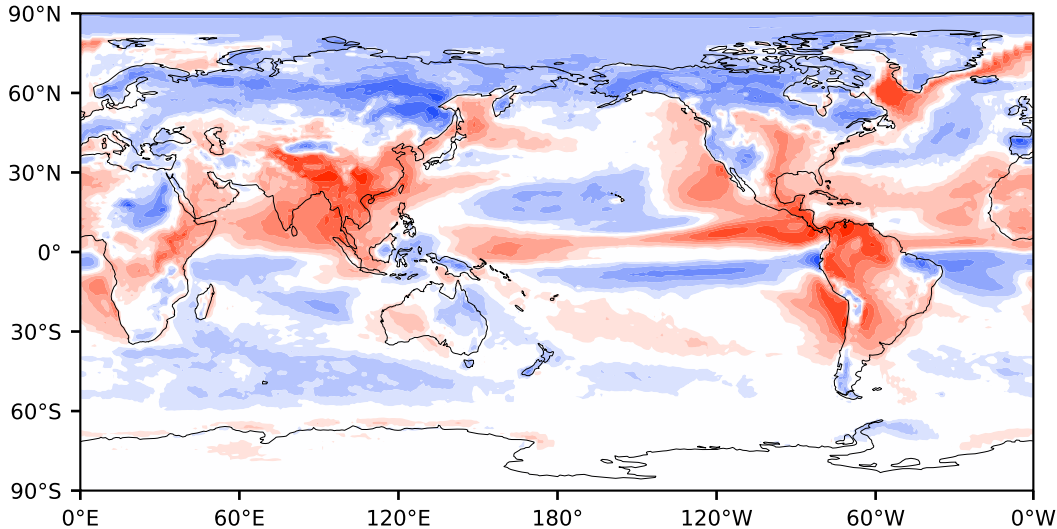

Model - Observations

Max 146.24
Mean 2.26
Min -76.37

RMSE 17.92
CORR 0.97