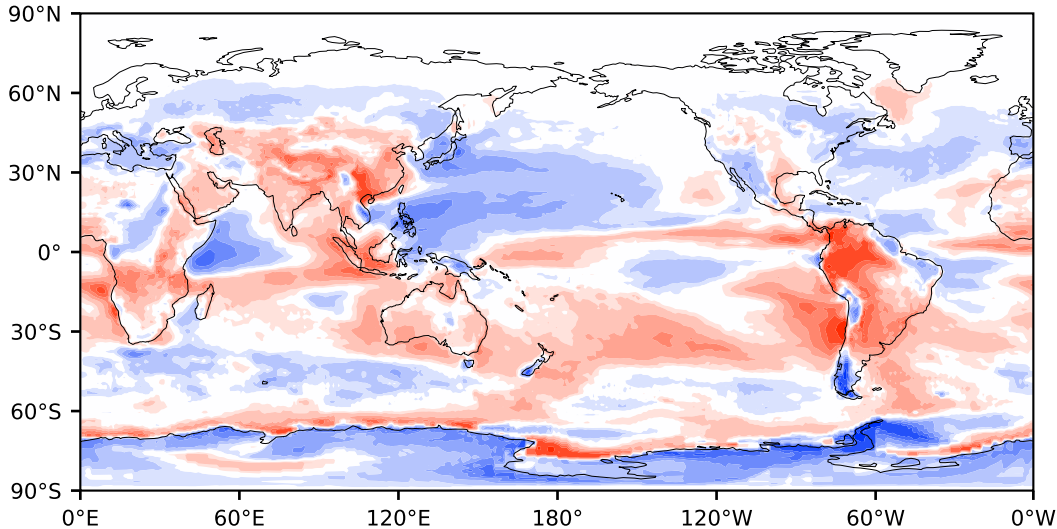

Model - Observations

Max 109.92
Mean 2.29
Min -118.78

RMSE 16.11
CORR 0.99