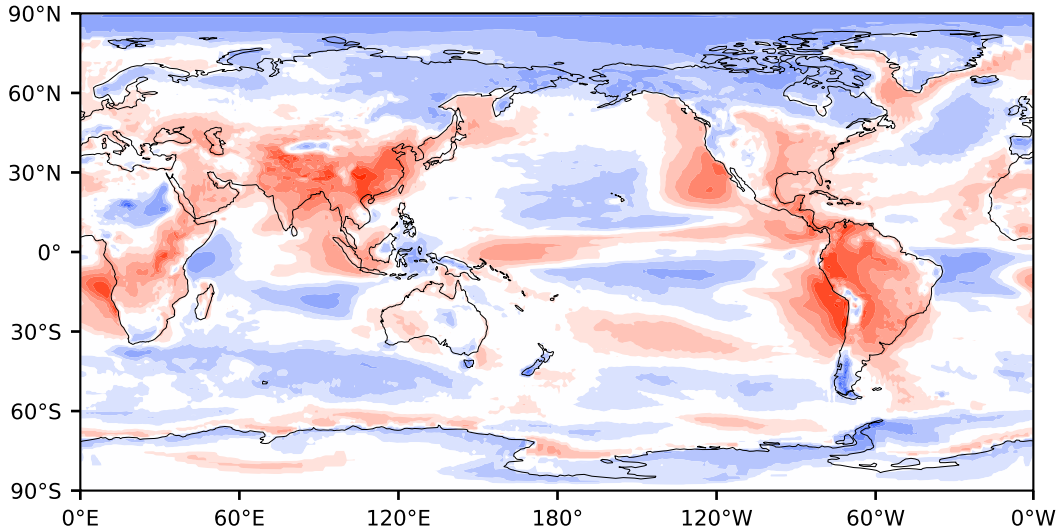

Model - Observations

Max 103.17
Mean 2.24
Min -64.17

RMSE 14.47
CORR 0.97