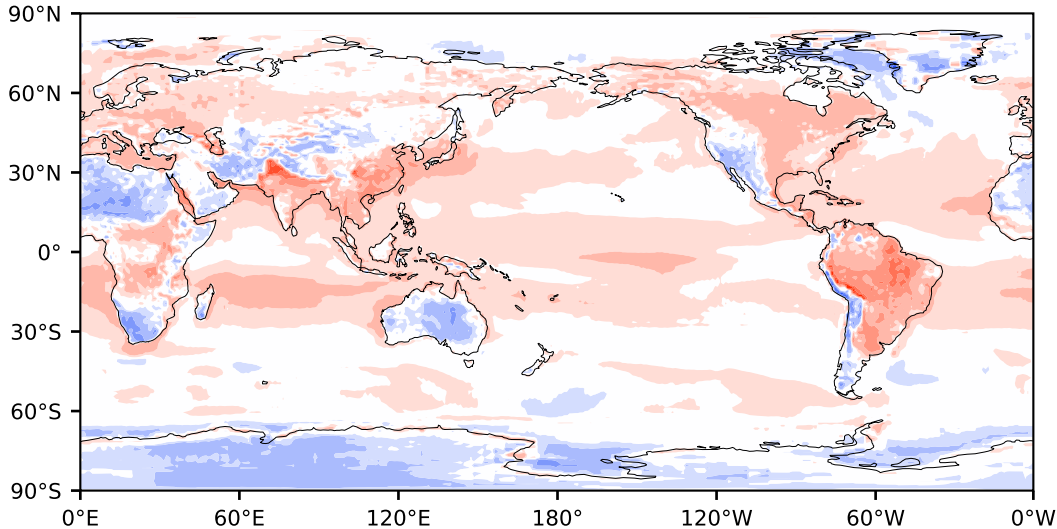

Model - Observations

Max 78.88
Mean 4.31
Min -69.75

RMSE 8.69
CORR 0.91