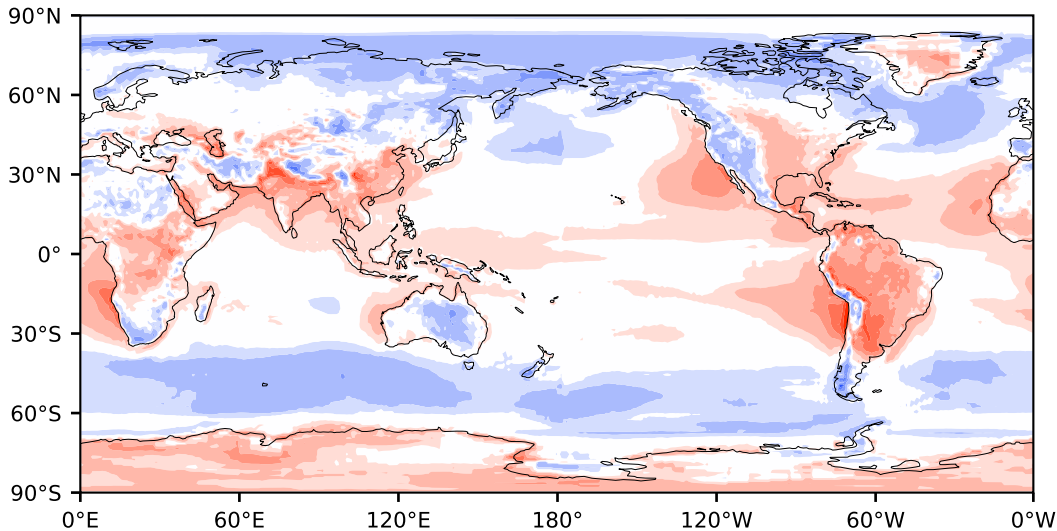

Model - Observations

Max 76.14
Mean 2.09
Min -50.17

RMSE 10.34
CORR 0.86