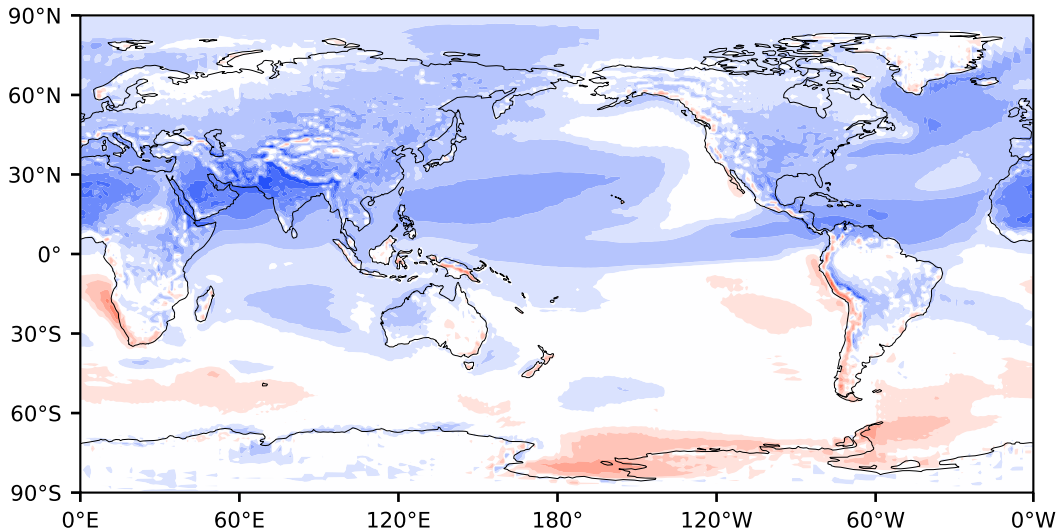

Model - Observations

Max 72.06
Mean -8.55
Min -96.71

RMSE 14.30
CORR 0.99