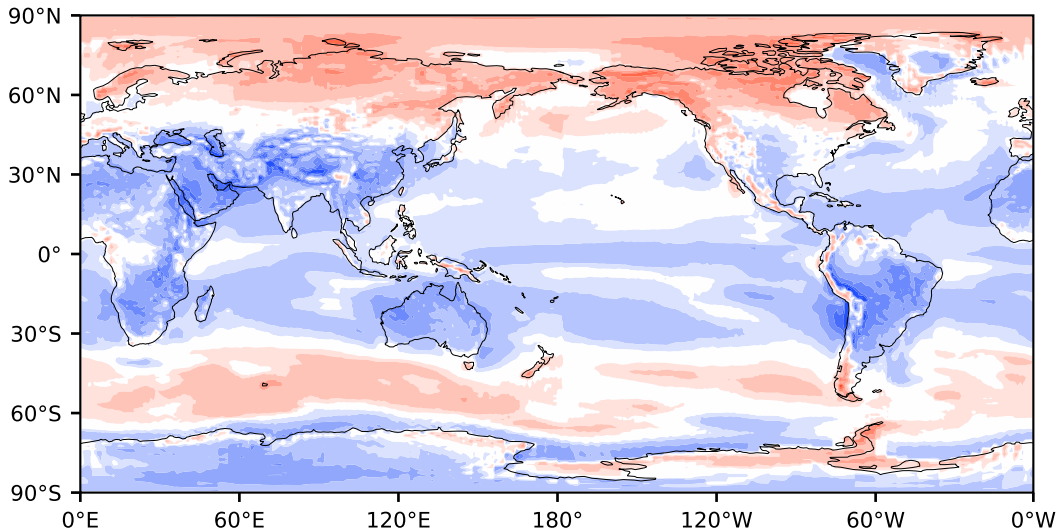

Model - Observations

Max 58.90
Mean -5.72
Min -90.29

RMSE 14.09
CORR 0.98