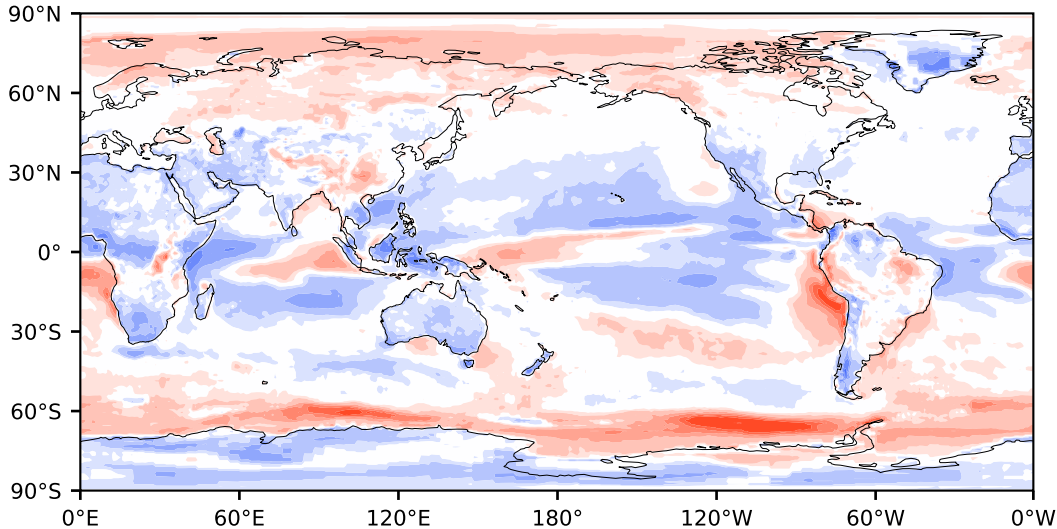

Model - Observations

Max 76.88
Mean -1.10
Min -106.78

RMSE 11.33
CORR 0.92