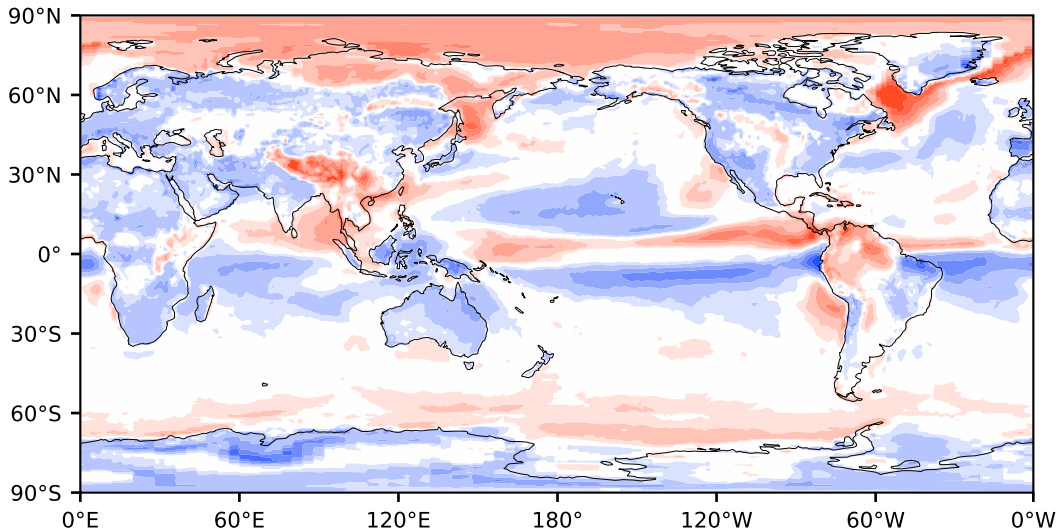

# Model - Observations

Max 75.43  
Mean -1.96  
Min -86.72

RMSE 12.76  
CORR 0.87