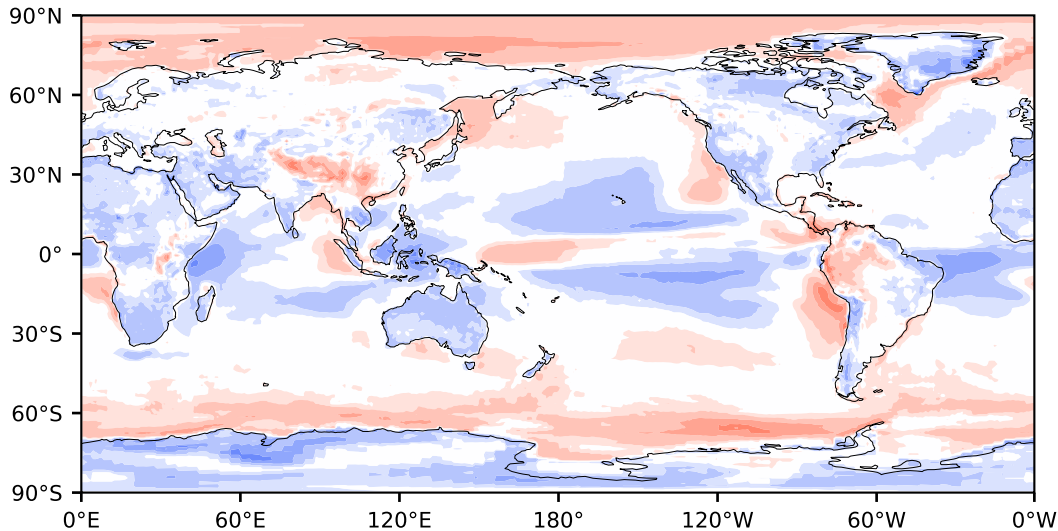

Model - Observations

Max 45.54
Mean -1.59
Min -83.04

RMSE 9.55
CORR 0.90