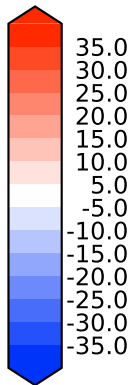

Model - Observations

Max 34.74
Mean -1.12
Min -129.27

RMSE 8.75
CORR 0.90