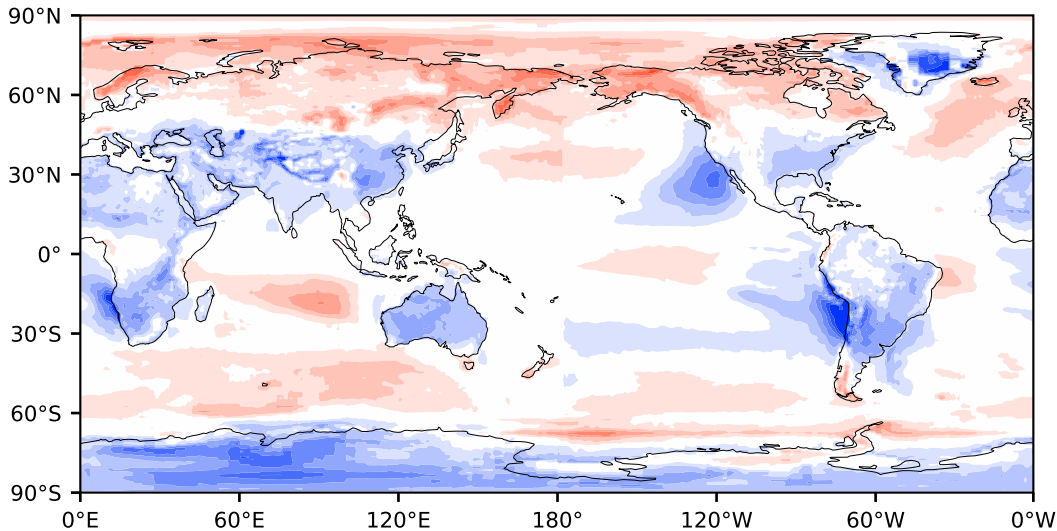

Model - Observations

Max 34.74
Mean -1.12
Min -129.27

RMSE 8.75
CORR 0.90