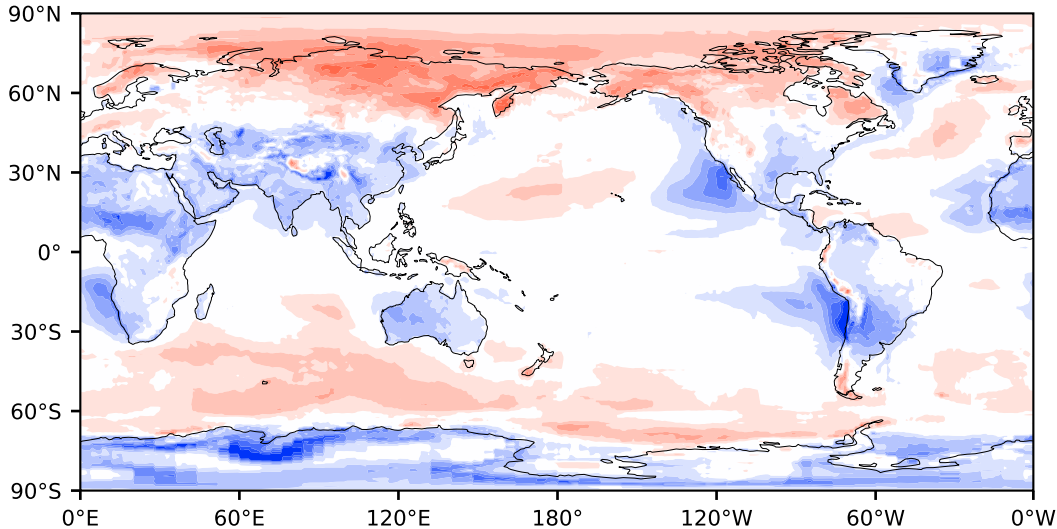

Model - Observations

Max 41.69
Mean -0.88
Min -93.73

RMSE 8.64
CORR 0.89