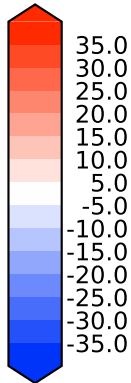

Model - Observations

Max 41.69
Mean -0.88
Min -93.73

RMSE 8.64
CORR 0.89