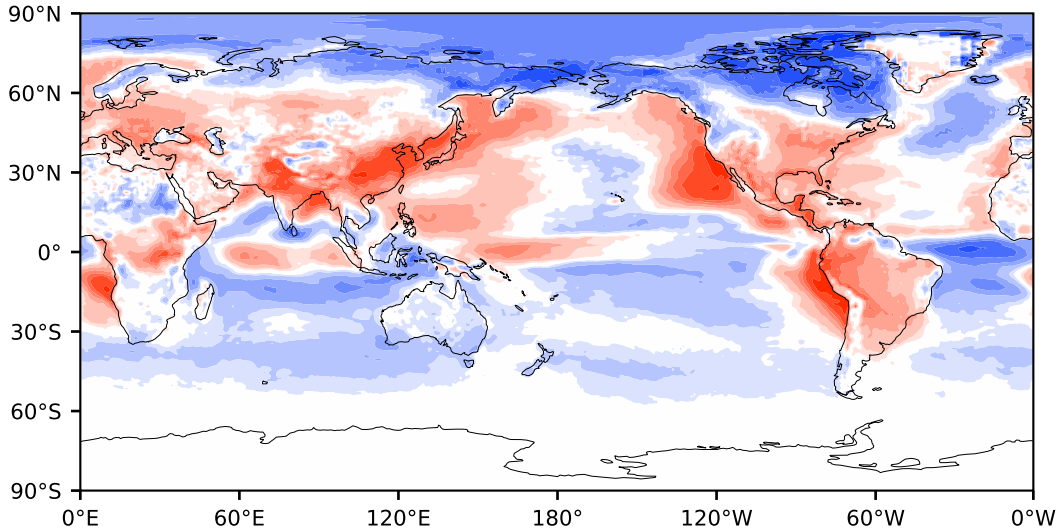

# Model - Observations

Max 123.30  
Mean 0.37  
Min -113.24

RMSE 19.51  
CORR 0.97