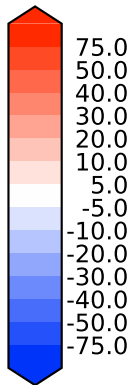

Model - Observations

Max 112.48
Mean 1.99
Min -95.53

RMSE 14.70
CORR 0.99