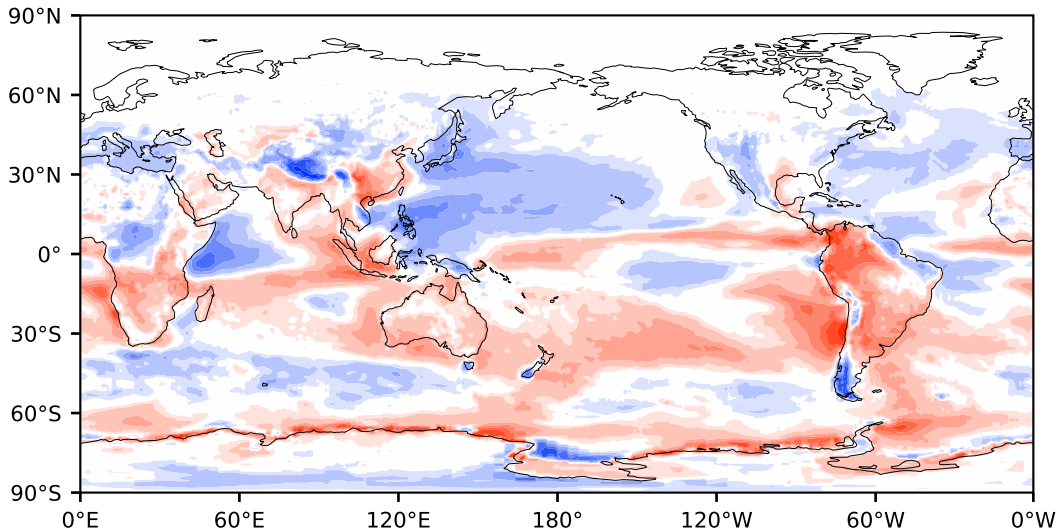

Model - Observations

Max 112.48
Mean 1.99
Min -95.53

RMSE 14.70
CORR 0.99