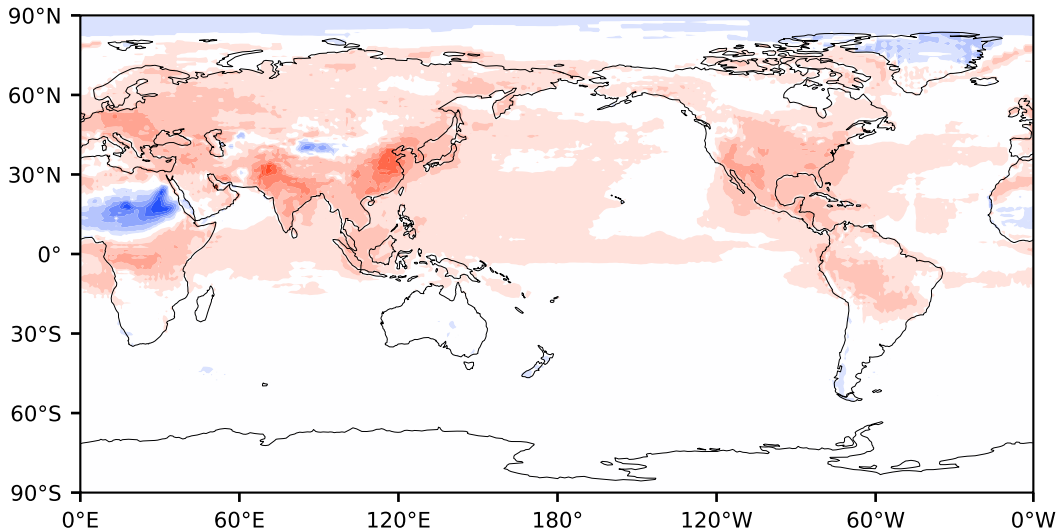

Model - Observations

Max 65.73
Mean 3.61
Min -62.88

RMSE 8.22
CORR 1.00